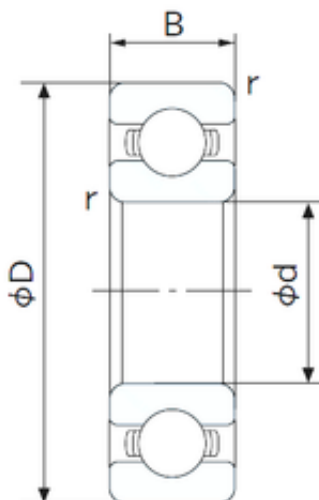

China abec 9 Bearing Supplier

SKF, NSK, NTN, Koyo NMB Ezo NACHI
Auto Ball Bearing 6001 6002 6003 6004 6201 6202
6203 6204 6301 6302 6303 6304 Zz 2RS C3

Bearing No. 6001

Size	12x28x8 mm
Bore Diameter	12 mm
Outer Diameter	28 mm
Width	8 mm
d	12 mm
D	28 mm
B	8 mm
C	8 mm
r min.	0.3 mm
da min.	14 mm
Da max.	26 mm
ra max.	0.3 mm
Weight	0.023 Kg
Basic dynamic load rating (C)	5,1 kN
Basic static load rating (C0)	2,39 kN
(Grease) Lubrication Speed	27000 r/min
Enclosure	Open
Bore Type	Cylindrical Bore
Configuration	Single Row
Bore Size	12 mm
Outside Diameter	28 mm
Width	8 mm
Fillet Radius/Chamfer	0.3 mm
Dynamic Load Rating	5,100 N

6001 Bearing 2D drawings and 3D CAD models

China abec 9 Bearing Supplier

Static Load Rating	2,390 N
Limiting Speed - Grease	28,000 rpm
Limiting Speed - Oil	32,000 rpm
Factor fo	13.2
Radial Clearance	0.003 to 0.018 mm
da (min)	14 mm
Da (max)	26 mm
ra (max)	0.3 mm