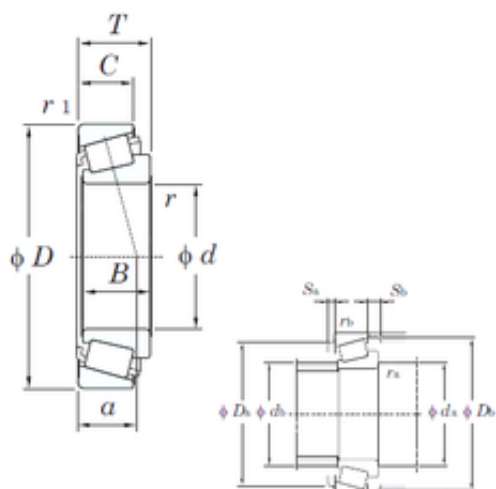

## China abec 9 Bearing Supplier

SKF Timken Koyo Wheel Bearing Gearbox  
 Bearing Transmission Bearing M88048/M88010  
 M88048/10 M86649A/M86610A M86649A/10A  
 M86649/M86610 M86649/10

Bearing No. M88048/M88010

M88048/M88010 Bearing 2D drawings and 3D CAD models

Size	33.338x68.262x22.225 mm
Bore Diameter	33,338 mm
Outer Diameter	68,262 mm
Width	22,225 mm
d	33,338 mm
D	68,262 mm
T	22,225 mm
B	22,225 mm
C	17,462 mm
a	19,2 mm
r min.	0,8 mm
r2 min.	1,6 mm
da min.	42,5 mm
Da	58 mm
db min	41 mm
ra max.	0,8 mm
rb max.	1,6 mm
Db	65 mm
Weight	0,375 Kg
Basic dynamic load rating (C)	56,1 kN
Basic static load rating (C0)	71,1 kN
(Grease) Lubrication Speed	6000 r/min
(Oil) Lubrication Speed	7900 r/min